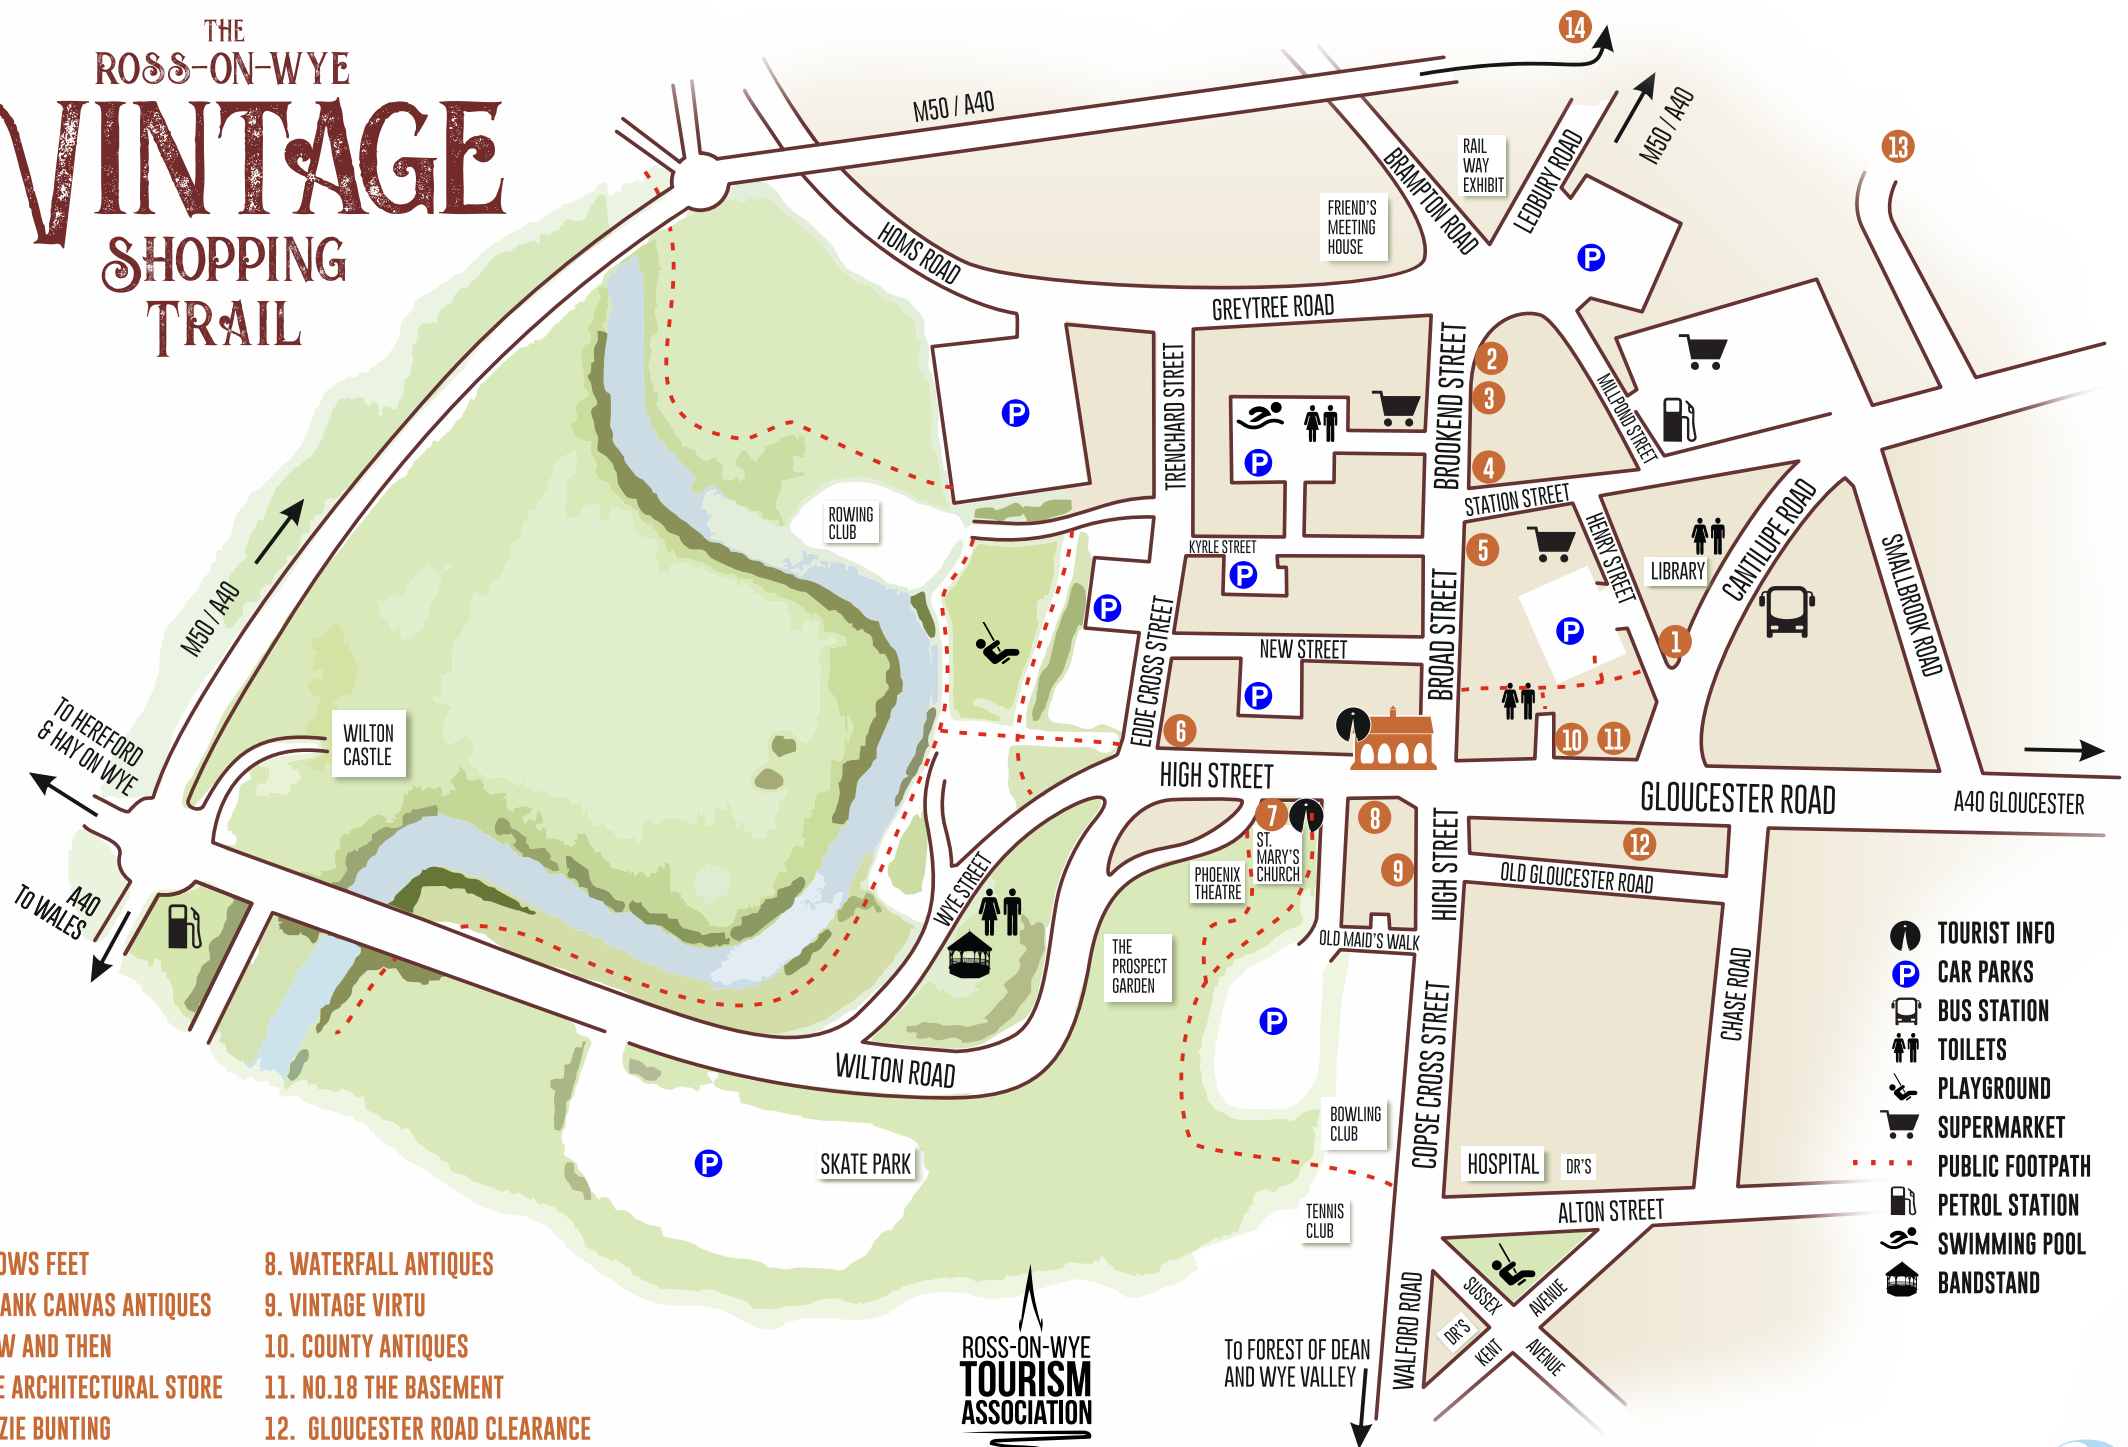

www.rgandrwilliams.co.uk / market@rgandrwilliams.co.uk

THE ROSS-ON-WYE VINTAGE SHOPPING TRAIL

VINTAGE • RETRO • ANTIQUES

THE ROSS-ON-WYE VINTAGE SHOPPING TRAIL

- 1. CROWS FEET
- 2. BLANK CANVAS ANTIQUES
- 3. NOW AND THEN
- 4. THE ARCHITECTURAL STORE
- 5. LIZZIE BUNTING
- 6. SPACE / INSIDE
- 7. LOT 47

- 8. WATERFALL ANTIQUES
- 9. VINTAGE VIRTU
- 10. COUNTY ANTIQUES
- 11. NO.18 THE BASEMENT
- 12. GLOUCESTER ROAD CLEARANCE
- 13. ROSS RECLAMATION
- 14. ROSS AUCTION ROOMS

- TOURIST INFO
- CAR PARKS
- BUS STATION
- TOILETS
- PLAYGROUND
- SUPERMARKET
- PUBLIC FOOTPATH
- PETROL STATION
- SWIMMING POOL
- BANDSTAND